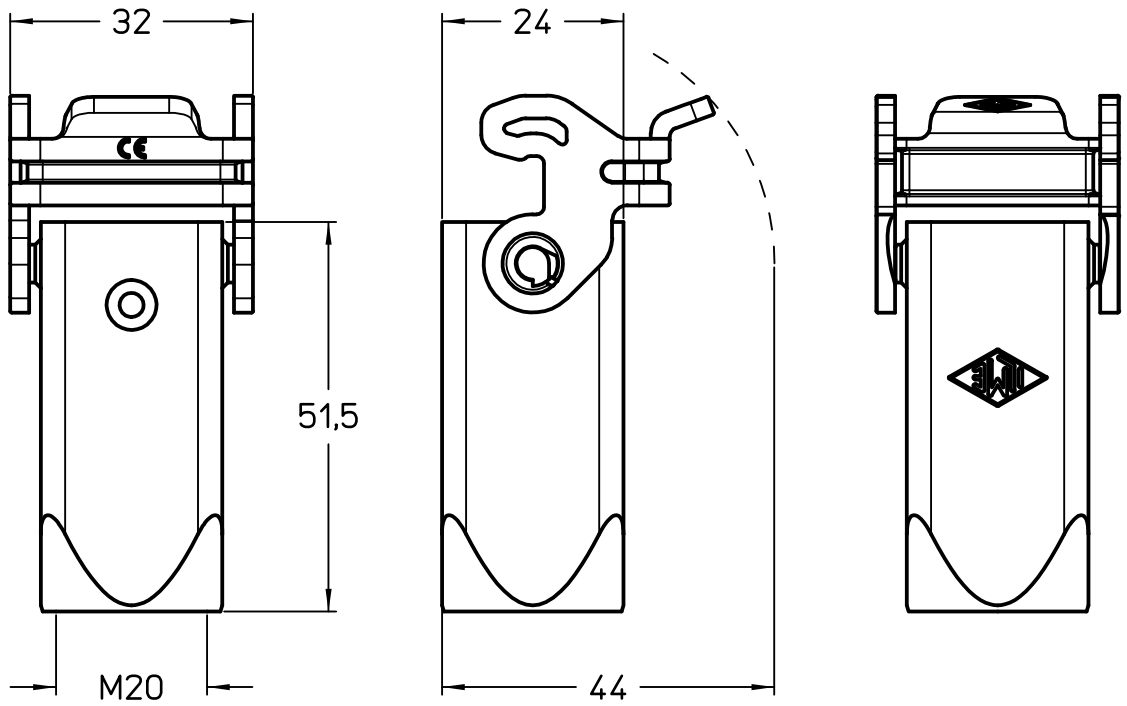

A

A

B

B

C

C

Diritti riservati All rights reserved

|                  |                  |
|------------------|------------------|
|                  | Dimensions in mm |
| Original Size A4 |                  |
| Date 10/02/25    |                  |
| Sign. G.Renna    |                  |

Simplified representation with dimensions without tolerance

MK VG20  
 Insulating hood, light grey colour, with plastic lever, M20 cable entry

Scale  
 1:1