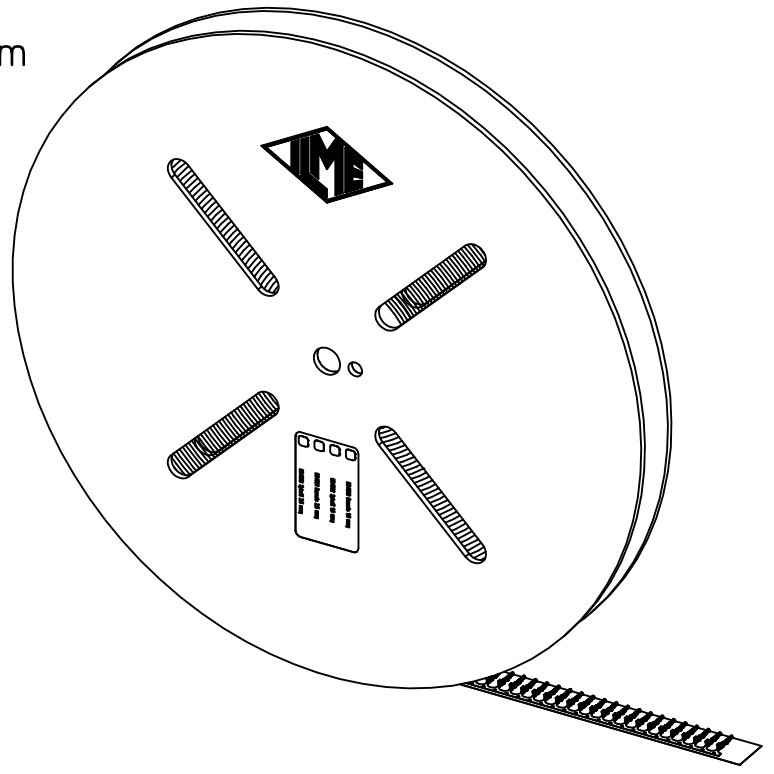

Reel diameter: 600mm

Diritti riservati All rights reserved

	Dimensions in mm
Original Size A4	SDFA 1.0R
Date 06/12/23	female stamped open crimp barrel contact, 0,37 - 1 sq.mm (22-18 AWG),
Sign. G.Renna	packaged on cardboard reel

Simplified representation with dimensions without tolerance

Scale  
2:1