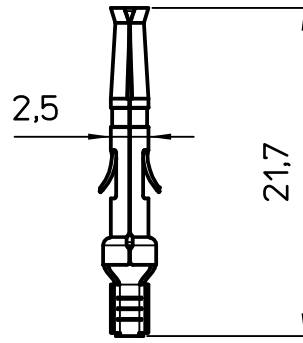

Reel diameter: 600mm

Diritti riservati All rights reserved

	Dimensions in mm
Original Size A4	SDFA 1.0R
Date 06/12/23	female stamped open crimp barrel contact, 0,37 - 1 sq.mm (22-18 AWG),
Sign. G.Renna	packaged on cardboard reel

Simplified representation with dimensions without tolerance

Scale  
2:1