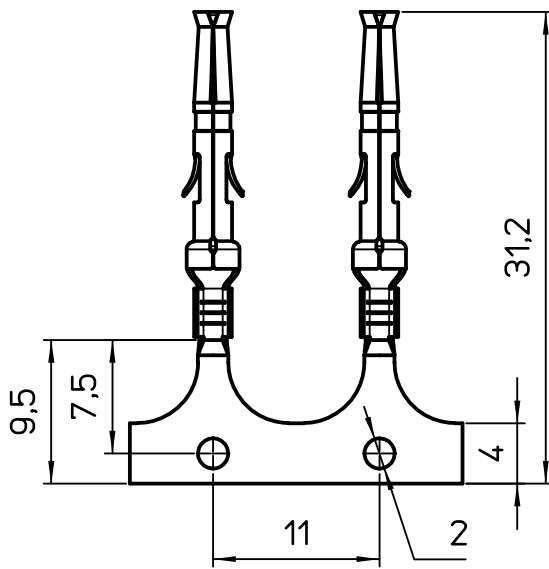

Reel diameter: 600mm

Diritti riservati All rights reserved

	Dimensions in mm
Original Size A4	SDFA 1.0R
Date 06/12/23	female stamped open crimp barrel contact, 0,37 - 1 sq.mm (22-18 AWG),
Sign. G.Renna	packaged on cardboard reel

Simplified representation with dimensions without tolerance

Scale  
2:1