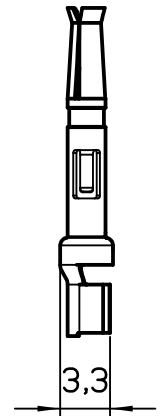

Reel diameter: 600mm

Diritti riservati All rights reserved

	Dimensions in mm
Original Size A4	SDFA 1.0R
Date 06/12/23	female stamped open crimp barrel contact, 0,37 - 1 sq.mm (22-18 AWG),
Sign. G.Renna	packaged on cardboard reel

Simplified representation with dimensions without tolerance

Scale  
2:1