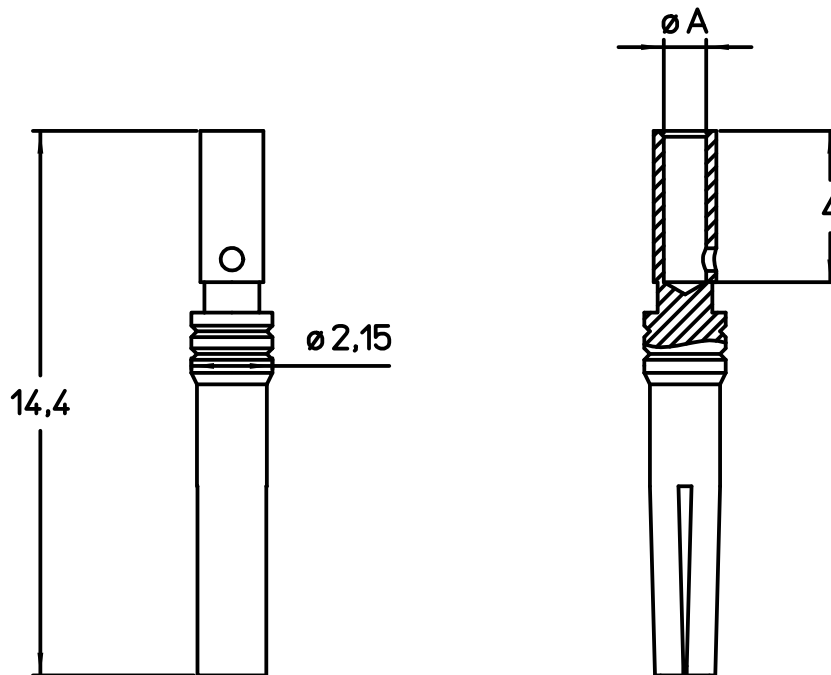

Diritti riservati All rights reserved

PART NUMBERS		øA mm	WIRE GAUGE		IDENTIFICATION	STRIPPING LENGTH mm
SILVER PLATED	GOLD PLATED		mm ²	AWG		
CIFA 0.2	CIFD 0.2	0,64	0,08-0,21	28-24		4,0
CIFA 0.3	CIFD 0.3	0,90	0,13-0,33	26-22		
CIFA 0.5	CIFD 0.5	1,12	0,33-0,52	22-20		
CIFA 0.7	CIFD 0.7	1,30	0,52-0,75	20-18		

	27/11/17	Added : CIFA 0.7 - CIFD 0.7	
	06/05/16	Added new part numbers : SILVER PLATED	
dimensions in mm		CIFA / CIFD Female crimp contact 5A	Scale
Date	10/06/09		5:1
Sign.	T. Tedeschi		